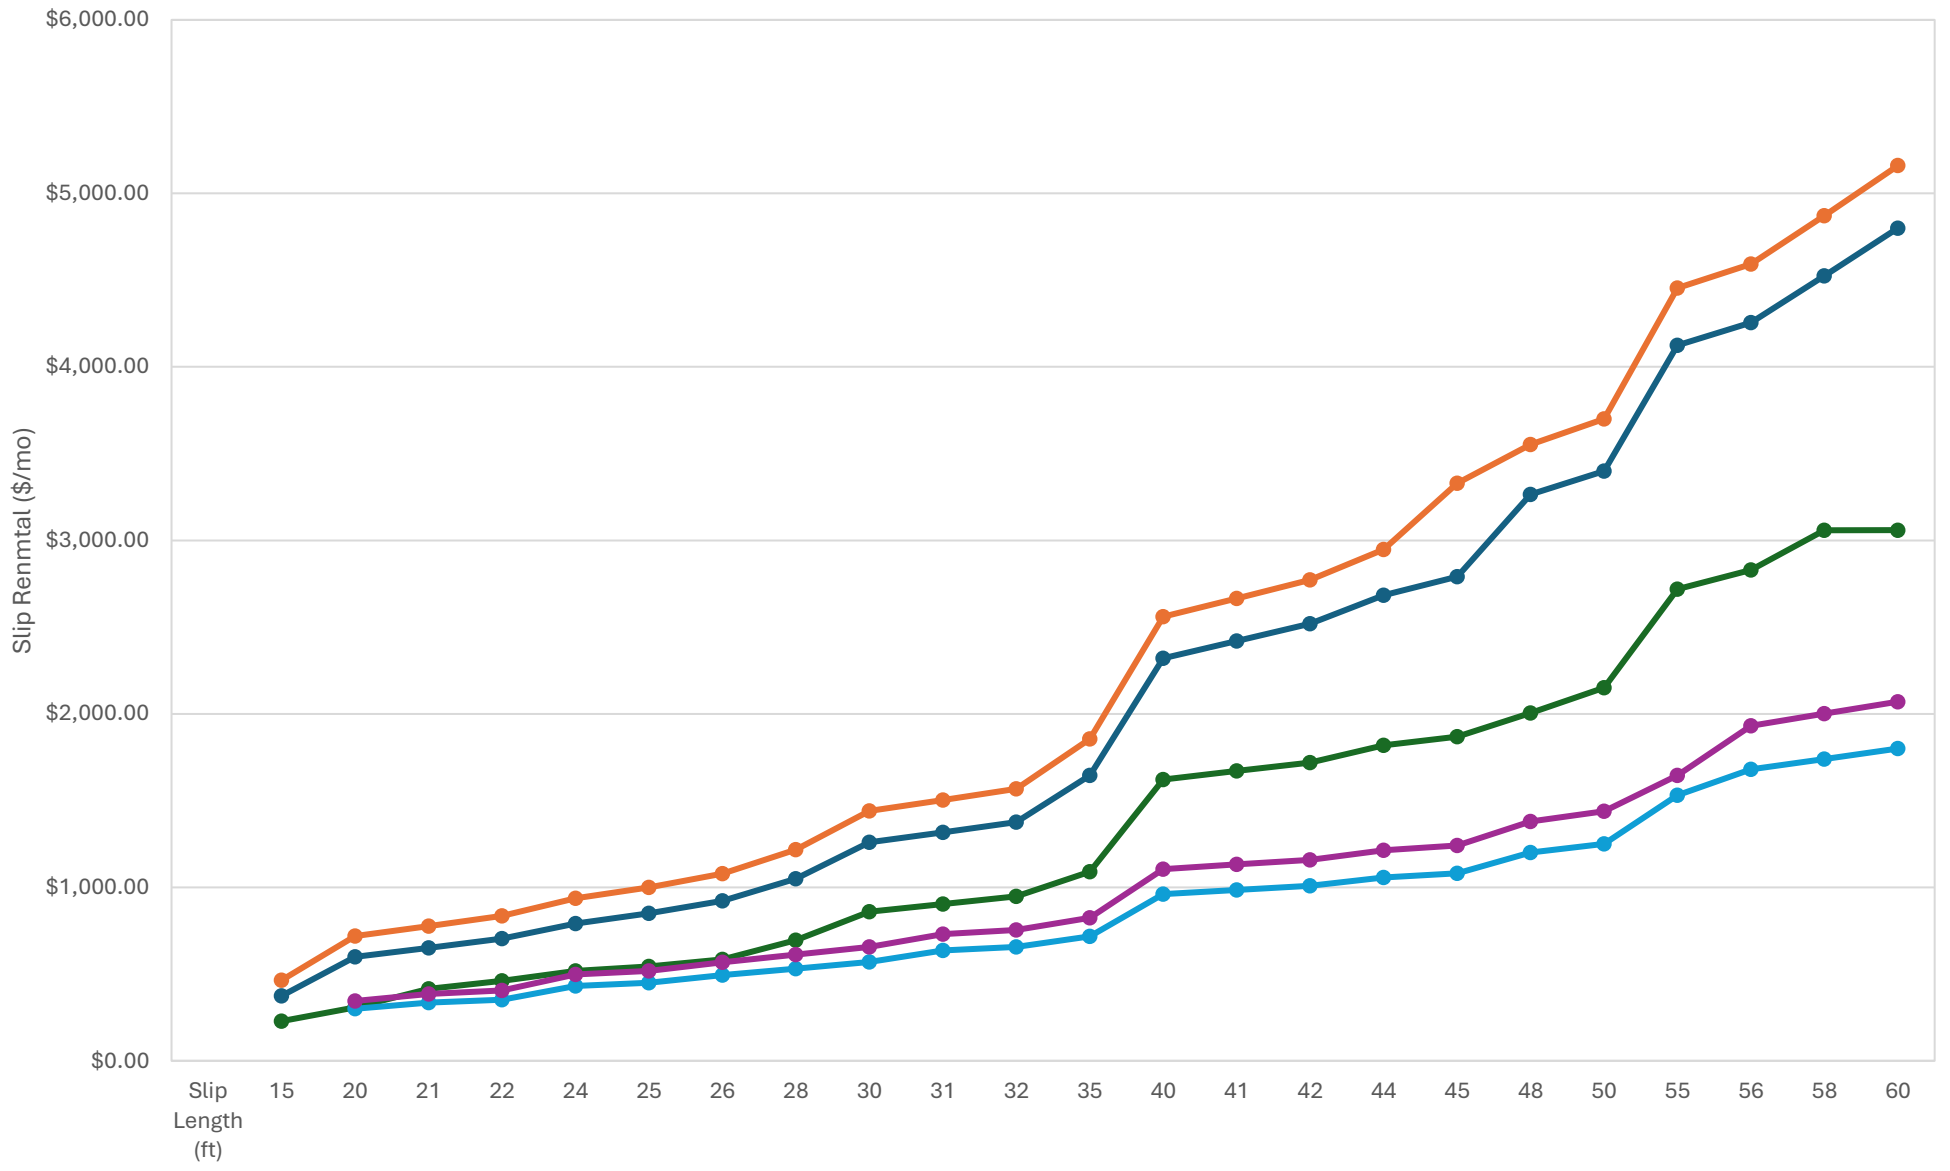

Comparison of Two Appraisals (2025) to Actual Slip Rates - Dana Point Harbor (Monthly)

● Laurain Lower rate    
 ● Laurain Upper Rate    
 ● Current rate    
 ● Donahue Lower Rate    
 ● Donahue Upper Rate